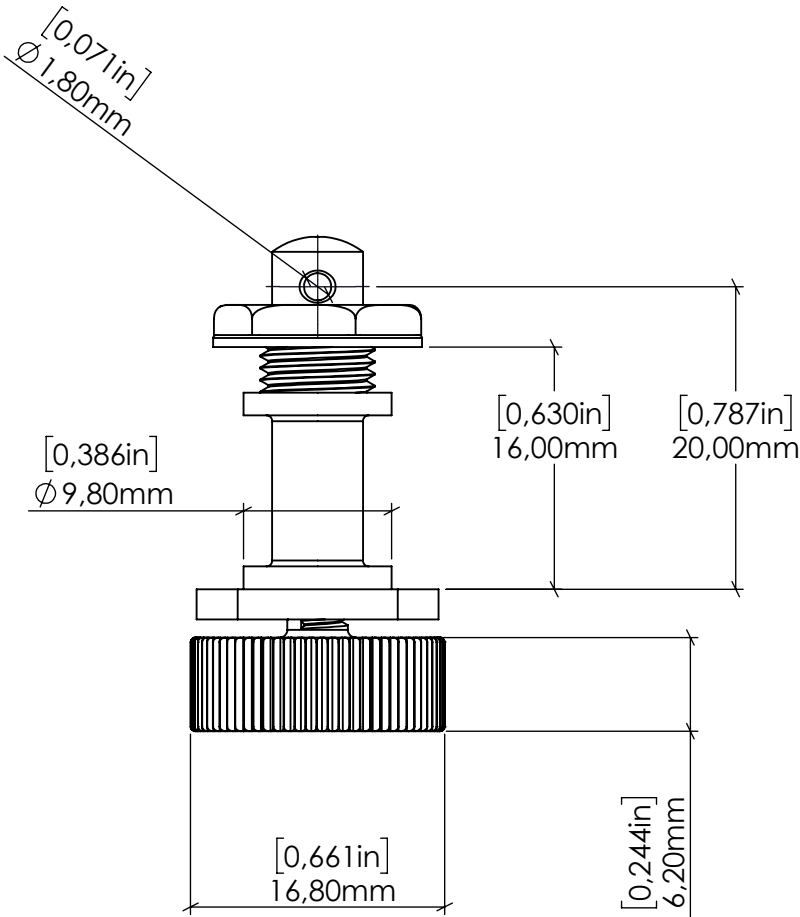

NUT

Don't wrap the string.  
Keep the string in line between  
String Locker and nut  
and will never go out of tune

 **RIVIERA**

THIS DRAWING IS UNDER PROPERTY OF  
RIVIERA srl , ALL RIGHT RESERVED

LAST REV. DATE: 05/01/2023

NAME:

**Guitar String Locker  
Headstock Guitar**