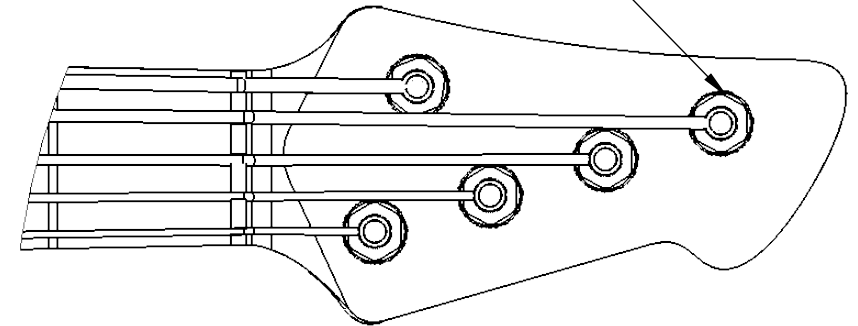

Do not wind the rope around the string locker

SCALE: 2:1

THIS DRAWING IS UNDER PROPERTY OF RIVIERA srl , ALL RIGHTS RESERVED
LAST REV. DATE: 07/03/2024
NAME: RBBTK - Bass String Locker
MATERIAL: Steel
WEIGHT: 22.50g / 0.049 lb